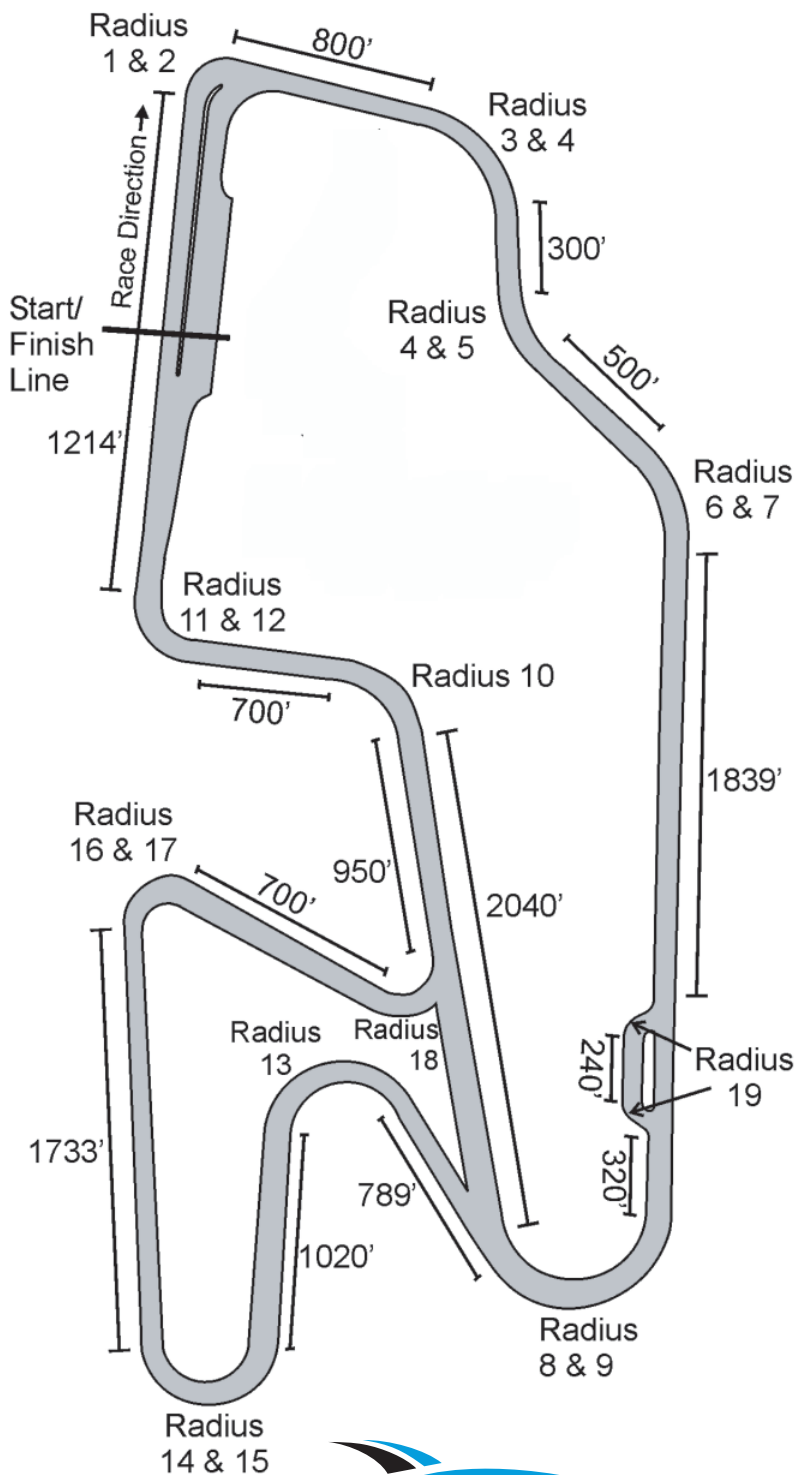

# Watkins Glen International Track Data

## TRACK WIDTH:

Varies from 36' to 48'  
Average = 38'

## TRACK LENGTH:

Short Course - 2.45 mile  
Long Course - 3.40 mile

## TURN RADIUS

(in feet to centerline of track)

- Radius 1 = 125'
- Radius 2 = 245.79'
- Radius 3 = 518'
- Radius 4 = 745.26'
- Radius 5 = 632'
- Radius 6 = 1080.15'
- Radius 7 = 1064.92'
- Radius 8 = 356.99'
- Radius 9 = 391.86'
- Radius 10 = 300'
- Radius 11 = 200'
- Radius 12 = 296.62'
- Radius 13 = 250'
- Radius 14 = 200'
- Radius 15 = 305.81'
- Radius 16 = 150'
- Radius 17 = 281.45'
- Radius 18 = 200'
- Radius 19 = 70'