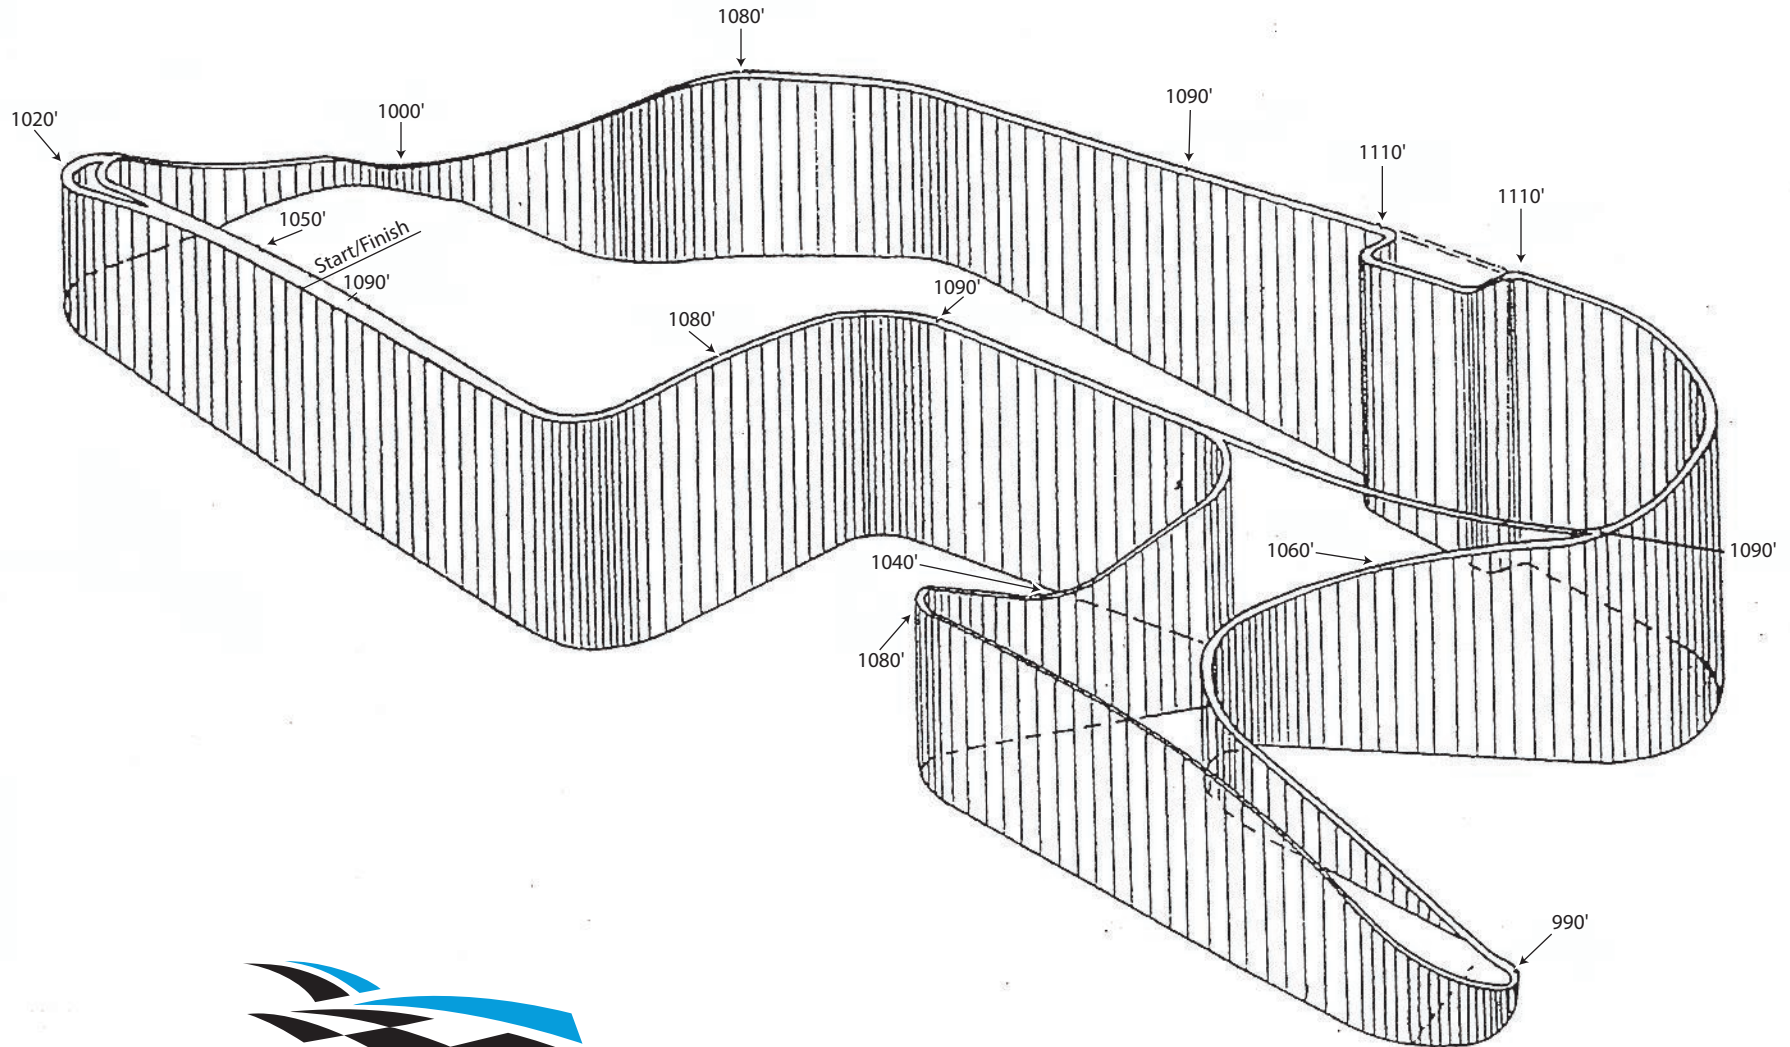

Watkins Glen International Track Elevation Map

Short Course with Inner Loop - 2.45 Miles
Long Course with Inner Loop - 3.40 Miles

ELEVATION IN FEET FROM SEA LEVEL
- Not to scale -